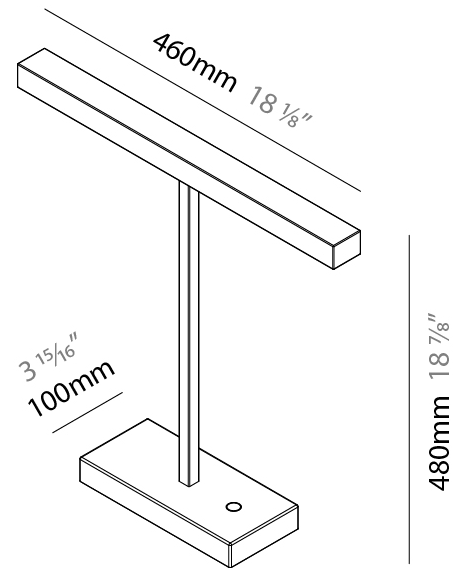

ELLE PORTABLE

D204002-

base number _____
Finish Options _____

1. To build a product code in our configurator select the specify button on the base model # product page
2. To build a manual product code on this datasheet choose from the options listed below in blue font and add the suffix to the base model #

GENERAL

Series: Elle _____
Brand: Zaneen _____
Division: Design _____
Mounting Type: Portable _____
Mounting Location: Table _____
Subcategory: Task _____

PHYSICAL

Shape: Square _____
Length (mm): 460 _____
Length (in): 18 ⁷/₈ _____
Width (mm): 100 _____
Width (in): 3 ¹⁵/₁₆ _____
Height (mm): 480 _____
Height (in): 18 ⁷/₈ _____
Light Distribution: Direct _____
Diffuser: Acrylic Bi-Satin _____
Fixture Finish: MBK / MWH / MCB _____
Fixture Material: Aluminum _____

ELECTRICAL

Lamp Type: LED _____
Input Wattage (W): 6 _____
Dimming: Touch Dimming _____
Driver Included: Yes _____
Driver Location: Inline Transformer Plug _____
Driver Class: Class 2 _____
Input Voltage (V): 120 - 277 _____
Output Voltage (V): 24 _____

LED

Color Temperature (°K): 3000 _____
CRI: >90 CRI _____
Lamp Life (hrs): 50000 _____

OPTICAL

RATINGS AND CERTIFICATIONS

Certified By: Certified for North American Standards _____
IP rating: IP20 _____